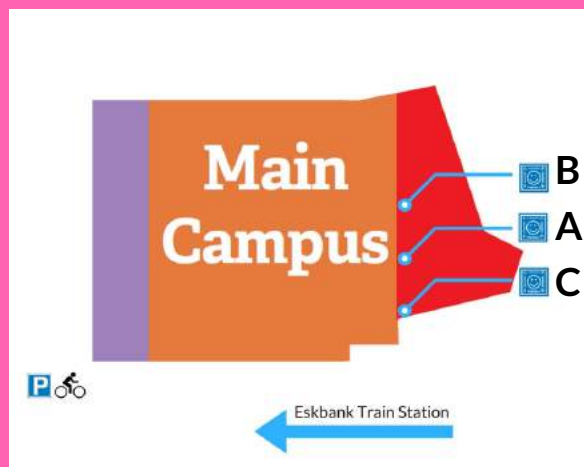

WHY CYCLE?

Saves on fuel and parking

Makes you happy!

Keeps you fit and healthy

Cuts your carbon footprint

CYCLE FACILITIES

There is a sheltered cycle parking available located near the car park.

A limited number of lockers are available to cyclists.

To register contact: sustainability@edinburghcollege.ac.uk

Travelling by train?

Eskbank train station is 100m from the campus, with connections to the Borders Line and Central Edinburgh. Cycle reservations are normally not required on this service.

You can find out more on the ScotRail website:

<https://www.scotrail.co.uk/plan-your-journey/travel-connections/cycling>

GETTING A BIKE

When thinking about getting a new bike make sure you get the right size of frame and type of bike which will best suit to your needs.

If you want to buy a second hand bike, check the Bike Station.

Their bikes can cost as little as £65!

Look for Active Travel Friendly label !
Facilities with this sign are suitable for changing.

Active Travel Friendly Facilities

locations:

Changing Rooms

A - There are changing rooms available for students on the lower ground floor.

B - Staff Changing rooms require code access.

Showers:

C - There is a shower available in accessible toilet on the ground floor. All cyclists are welcome to use it

YOUR GUIDE TO ACTIVE TRAVEL

AT EDINBURGH COLLEGE

JOIN THE MOVEMENT!

Love walking/running/cycling?
Looking for new challenges?

Volunteer as an Active Travel Champion!
Contact Sustainability Team to find out more.

Follow us

@ECsust