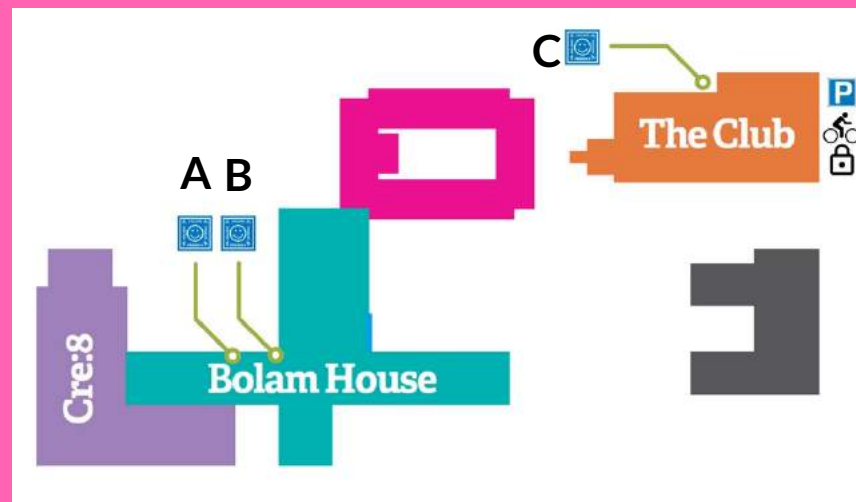

WHY CYCLE?

Saves on fuel and parking

Makes you happy!

Keeps you fit and healthy

Cuts your carbon footprint

GETTING A BIKE

When thinking about getting a new bike make sure you get the right size of frame and type of bike which will best suit to your needs.

If you want to buy a second hand bike, check the Bike Station. Their bikes can cost as little as £65!

CYCLE FACILITIES

Cycle parking is located at the main entrance to Edinburgh College in front of the Club.

Secure cycle storage is available only for registered students and staff. To obtain access contact: sustainability@edinburghcollege.ac.uk

A limited number of lockers are available to cyclists and can be hired for a year for £10 returnable deposit. To register contact: sustainability@edinburghcollege.ac.uk

Look for Active Travel Friendly label ! Facilities with this sign are suitable for changing.

Active Travel Friendly Facilities locations:

Bolam House - Changing only:
A - Accessible Toilets at levels 0-2
B - Large cubicles in female toilets at levels 0-2

Showers:
C - Accessible Toilets at level 2 (room 2-33C) & 3 (room 3-09C) in the Club

YOUR GUIDE TO ACTIVE TRAVEL

AT EDINBURGH COLLEGE

JOIN THE MOVEMENT!

Love walking/running/cycling?
Looking for new challenges?

Volunteer as an Active Travel Champion!
Contact Sustainability Team to find out more.

Follow us

@ECsust