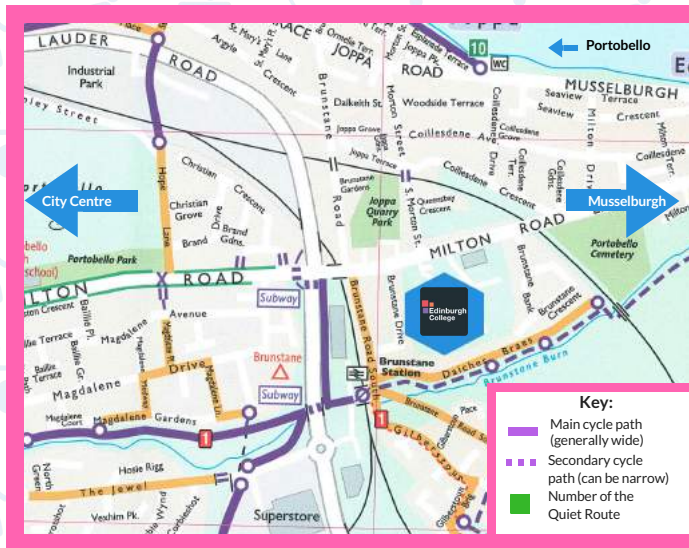

FIX YOUR BIKE

A bike repair station is located next to the cycle parking. There are puncture repair kits available to borrow from reception.

Free Dr Bike sessions are organised across the Edinburgh College in autumn and spring.

To find out more about dates keep an eye on noticeboards or contact Sustainability Team.

CYCLE SAFE

A few tips to help you stay safe while you cycle:

- Be seen on the road (have lights and high visibility clothing)
- If you don't feel confident, think about additional training (contact Sustainability Team)
- Read Highway Code rules for cyclists and learn about your rights
- Always lock your bike

ROUTES TO THE CAMPUS

Milton Road Campus is located close to the Cycle Network:

- National Cycle Route 1 links City Centre with Musselburgh
- Connected to Portobello Promenade (10) by network of quiet routes
- ... you can plan your own route using:

www.cyclestreets.net

TRAVEL ACTIVE AT MILTON ROAD

Follow us

@ECsust

Improvements around Edinburgh College were supported by: