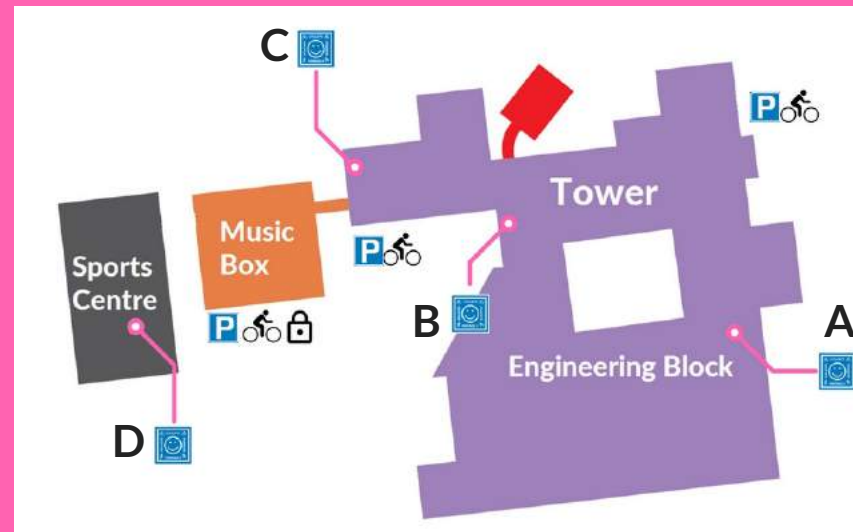

**Look for Active Travel Friendly label !**

Facilities with this sign are suitable for changing.

**Active Travel Friendly Facilities locations:**

**Changing only:**

A - Accessible Toilet - level 1 in the Engineering Block

**Showers:**

B - Cyclist Changing Room  
- ground level

C - Creative Industries Shower - level 1

**Sports Centre:**

D - Cyclists can use Sports Centre facilities within its opening hours