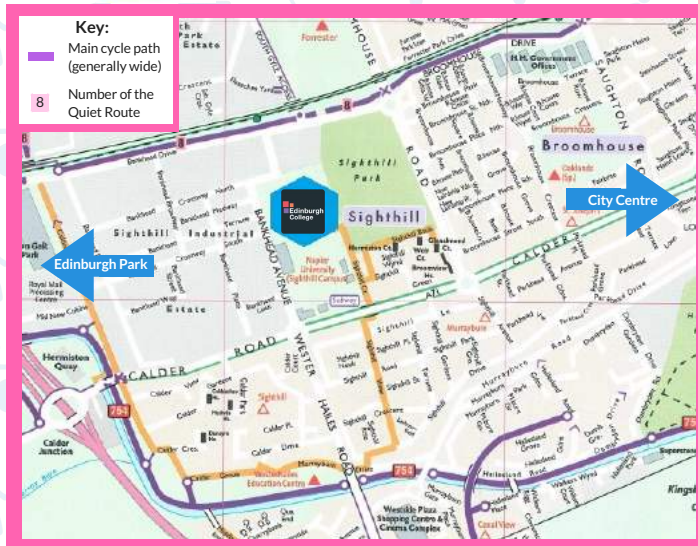

FIX YOUR BIKE

A bike repair station is located within the secure cycle parking. There are puncture repair kits available to borrow from reception.

Free Dr Bike sessions are organised across the Edinburgh College in autumn and spring.

To find out more about dates keep an eye on noticeboards or contact Sustainability Team.

CYCLE SAFE

A few tips to help you stay safe while you cycle:

- Be seen on the road (have lights and high visibility clothing)
- If you don't feel confident, think about additional training (contact Sustainability Team)
- Read Highway Code rules for cyclists and learn about your rights
- Always lock your bike

ROUTES TO THE CAMPUS

Sighthill Campus is located close to the Cycle Network:

- Quiet Route (8) connecting Roseburn with Sighthill and Edinburgh Park
- Union Canal Cycle Path (75) and (754) connects Meadows with Balerno and Ratho
- ... you can plan your own route using :

- www.cyclestreets.net

TRAVEL ACTIVE AT SIGHTHILL

Follow us

@ECsust

Improvements around Edinburgh College were supported by: