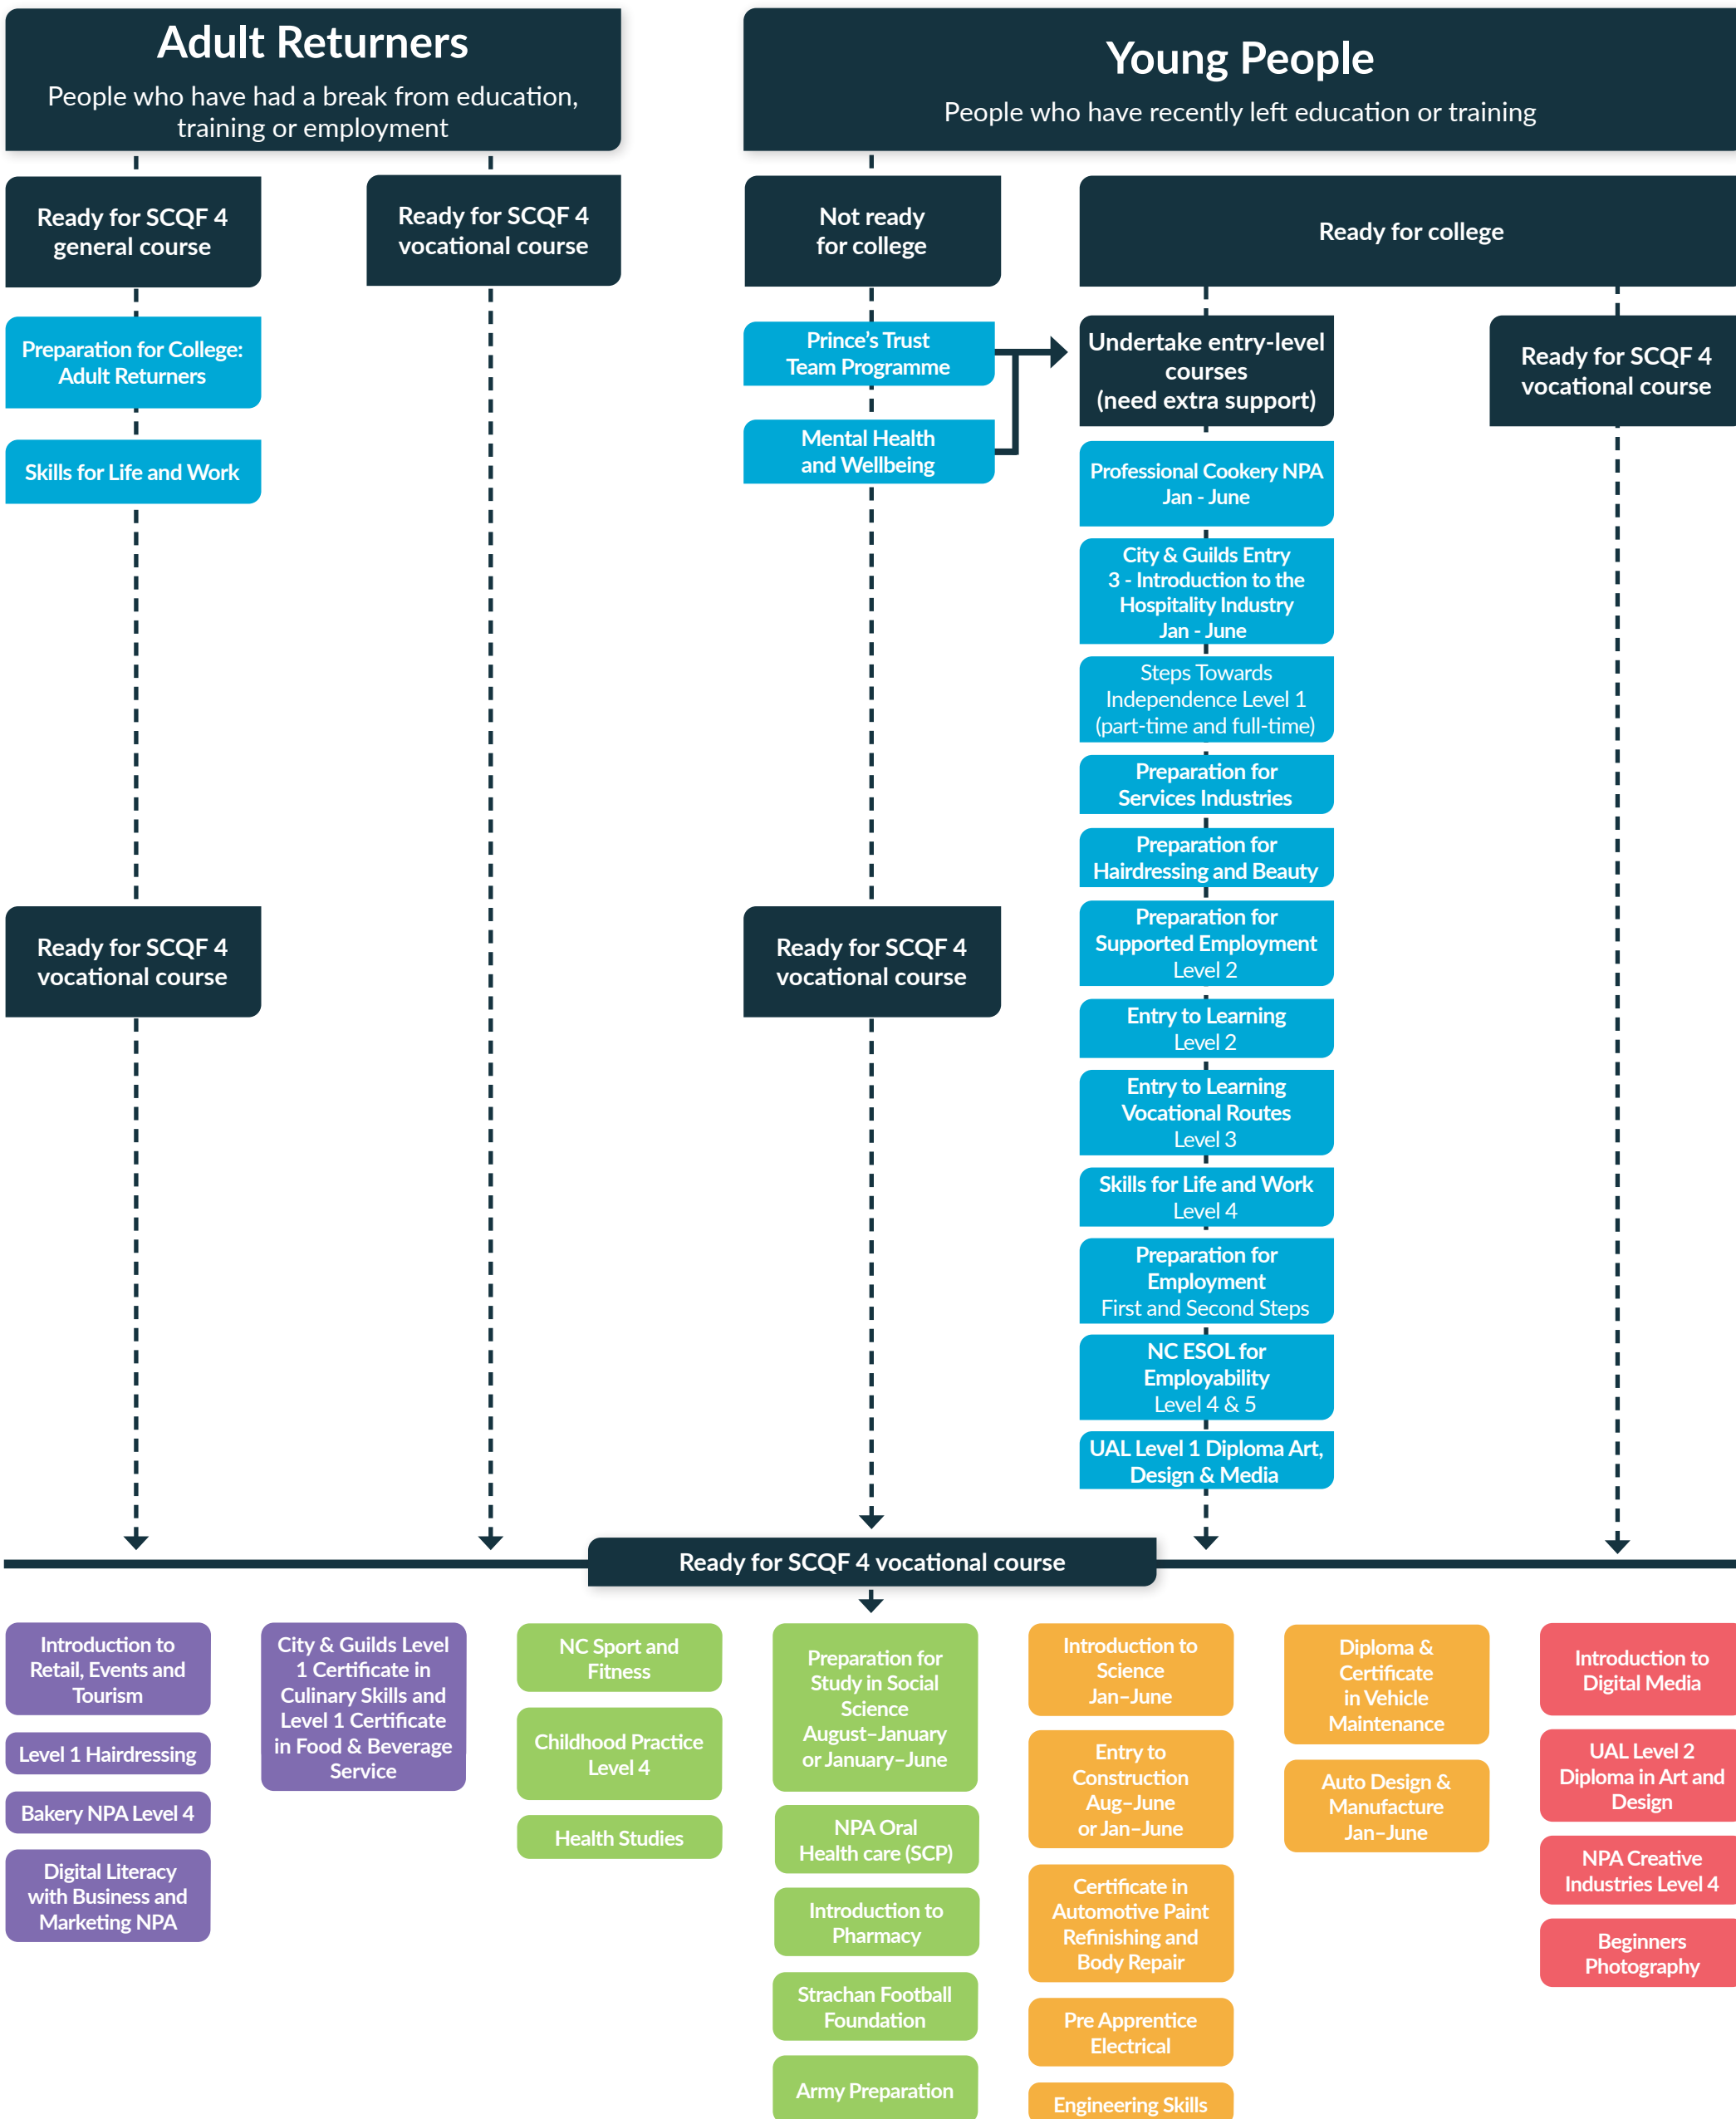

Routes to College: Entry Level Guidance Information

Some learners may be able to progress directly to a course at a level higher than SCQF level 4. All courses are August - June unless stated otherwise.
ESOL learners can access ESOL courses in college or in the community. It is recommended that learners take an ESOL test to identify the most appropriate course for them.